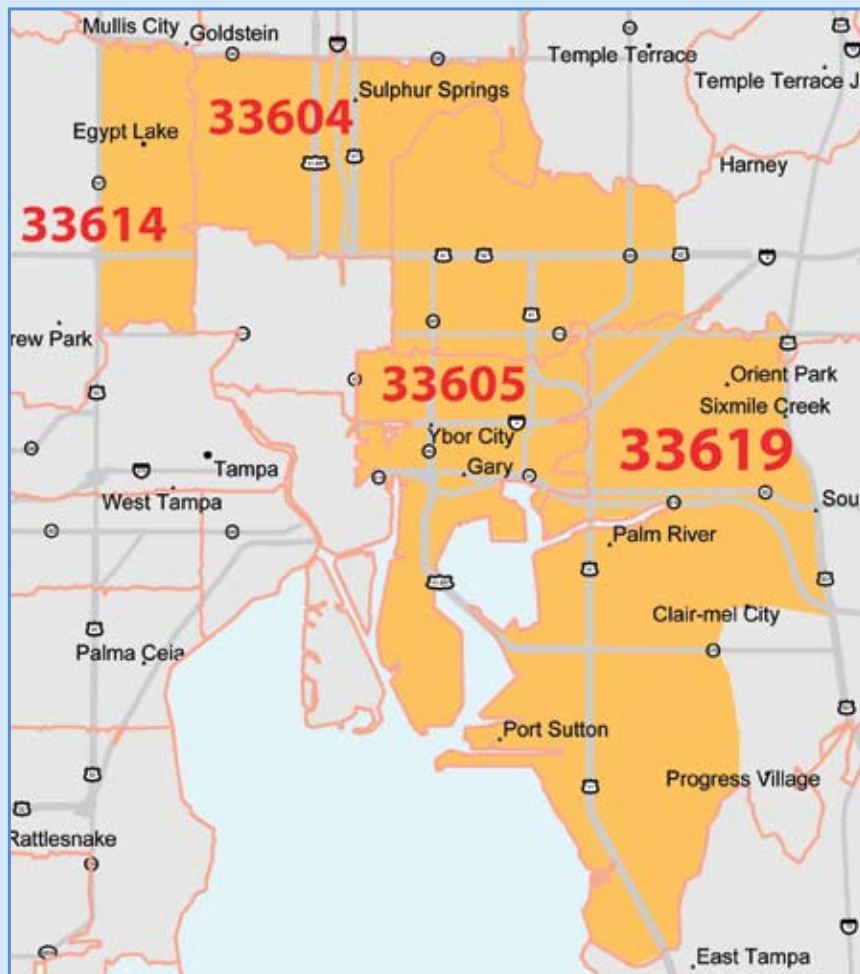

ZONE 3
Ybor / South Tampa, FL

Geographic & Demographic Indicators

Zip	City	Hispanic Households Count
33604	Tampa	2,846
33605	Tampa	1,250
33610	Tampa	805
33614	Tampa	3,334
33619	Tampa	1,765
TL Households Hispanic		10,000