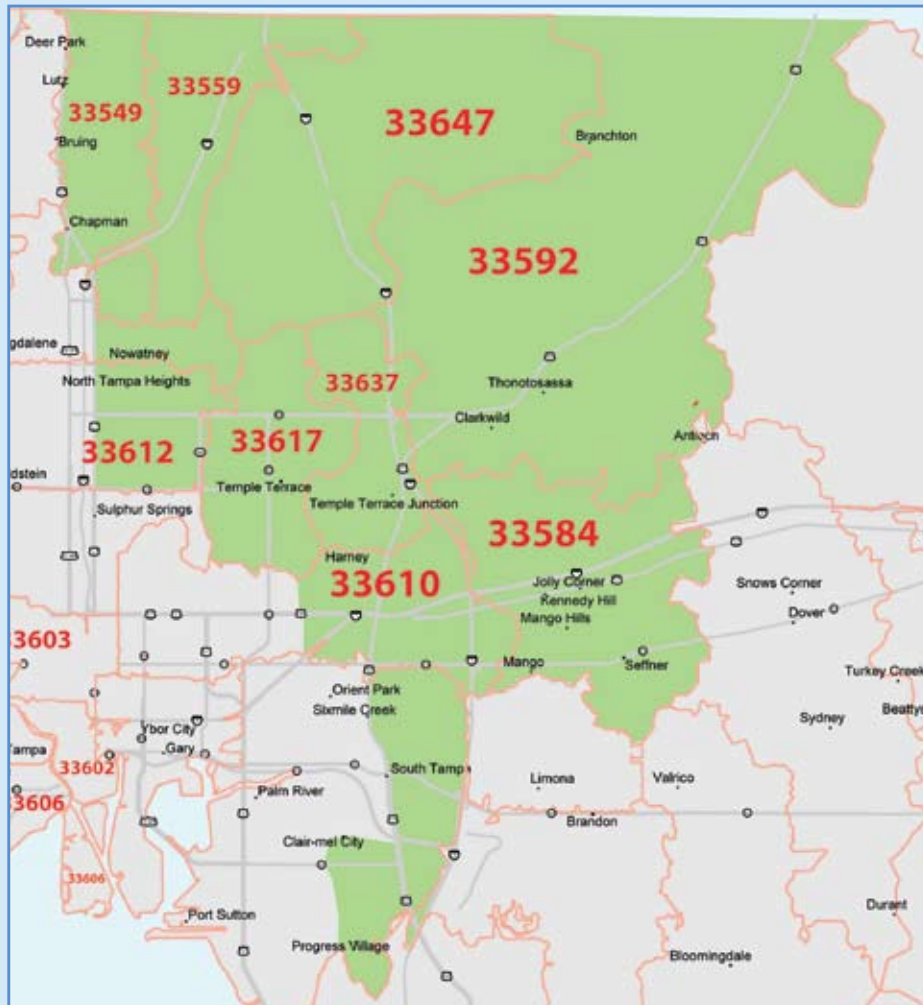

ZONE 5
North Tampa / Temple Terrace

Geographic & Demographic Indicators

Zip	City	Hispanic Households Count
33549	Lutz / Land O' Lakes	586
33559	Lutz	689
33584	Tampa	1,004
33592	Tampa	214
33617	Tampa	1,751
33637	Tampa	684
33647	Tampa	1,822
33610	Tampa	442
33612	Tampa	1,475
33613	Tampa	1,076
33619	Tampa	257

TL Households Hispanic 10,000

Demographics

Households Hispanic Owner Occupied	5,208
% of Hispanic Home Owners	52%

Income Median

Hispanic Households	$34,354

General Population Hispanic

Country of Origin	Count
Cuban	3,917
Mexican	4,747
Puerto Rican	14,263
All other Hisp.	12,339

TL Hispanic Population 35,266