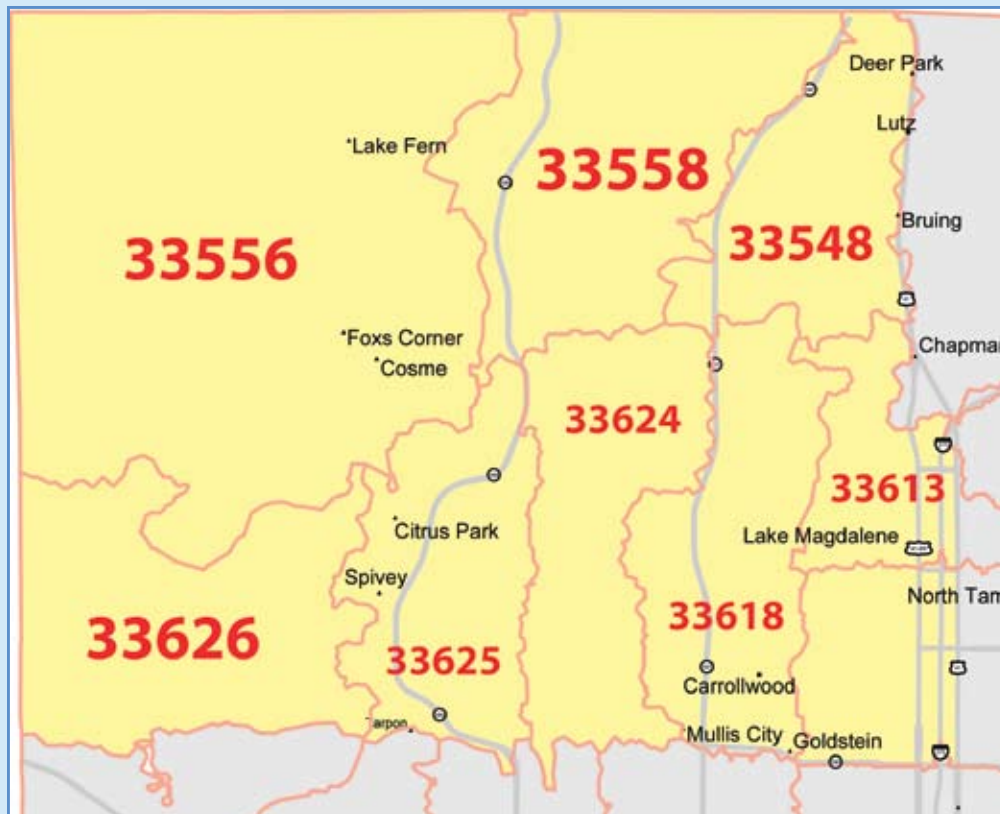

ZONE 4

Carrollwood / Citrus Park / Carrollwood

Geographic & Demographic Indicators

Zip	City	Hispanic Households Count
33612	Tampa	898
33613	Tampa	444
33618	Carrollwood	1,400
33624	Carrollwood	2,695
33625	Citrus Park	1,910
33626	Westchase	944
33548	Lutz	185
33556	Lutz	689
33558	Lutz	835
TL Households Hispanic		10,000

Demographics

Households Hispanic Owner Occupied	7,576
% of Hispanic Home Owners	75%

Income Median

Hispanic Households	$55,807

General Population Hispanic

Country of Origin	Count
Cuban	6,072
Mexican	1,420
Puerto Rican	9,235
All other Hisp.	12,548
TL Hispanic Population	29,275