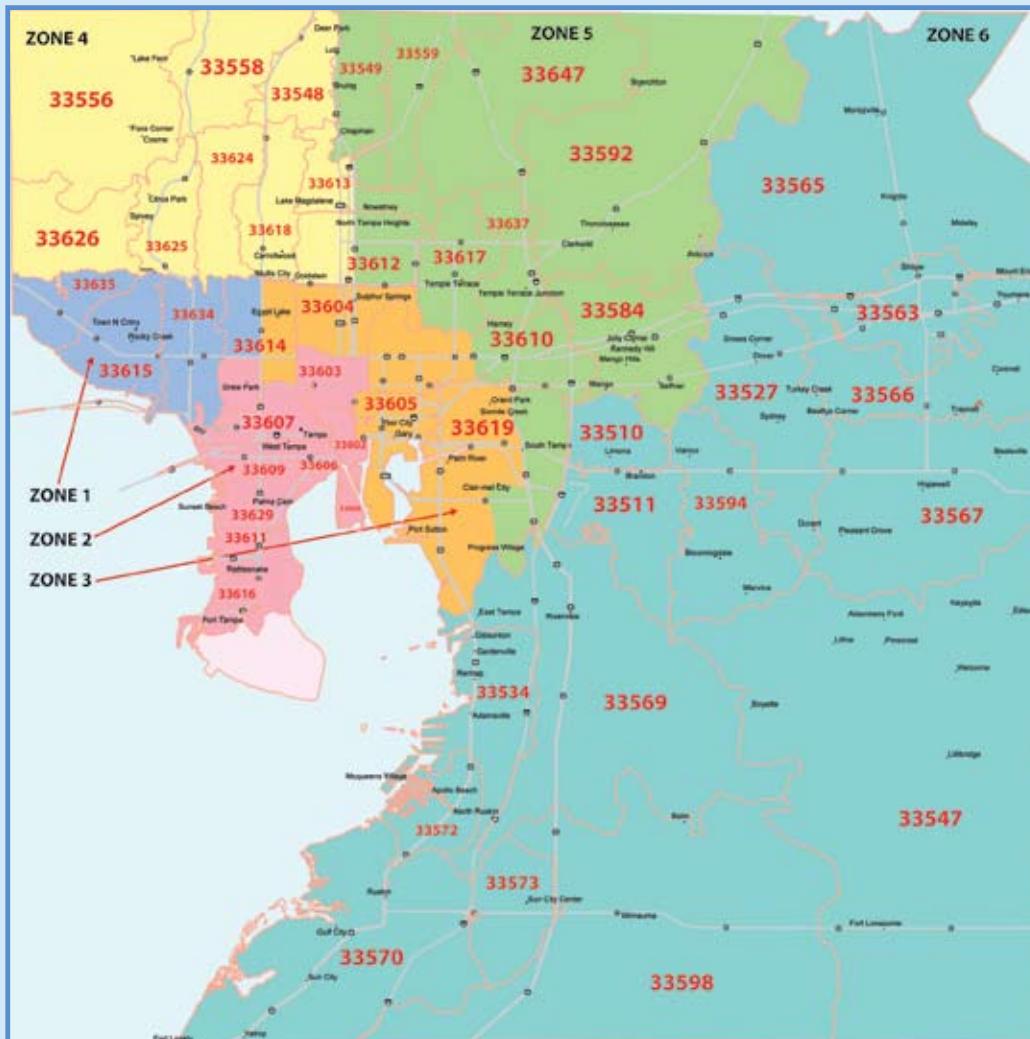

ZONE 1
Town N Country

Geographic & Demographic Indicators

Zip	City	Hispanic Households Count
33635	Town N' Country	965
33634	Town N' Country	2,402
33615	Town N' Country	4,329
33614	Town N' Country	2,304
TL Households Hispanic		10,000

Country of Origin	Count
Cuban	3,917
Mexican	4,747
Puerto Rican	14,263
All other Hisp.	12,339

TL Hispanic Population 35,266

ZONE 6

Brandon, Plant City, Riverview, Ruskin, Wimauma

Geographic & Demographic Indicators

Country of Origin	Count
Cuban	6,792
Mexican	10,132
Puerto Rican	10,066
All other Hisp.	10,042

TL Hispanic Population 37,032

ZONES 1-6 FULL

Geographic & Demographic Indicators

Geographic

Hillsborough County Core Hispanic Half