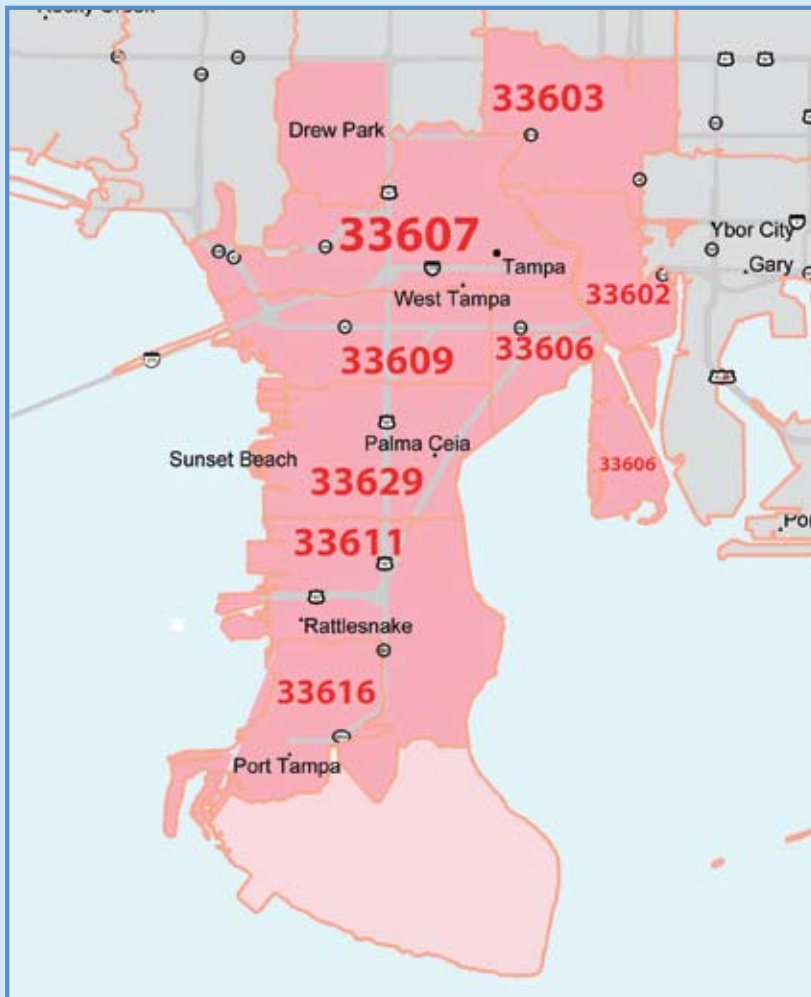

ZONE 2
West Central Tampa, FL

Geographic & Demographic Indicators

Zip	City	Hispanic Households Count
33602	Tampa	475
33603	Tampa	1,758
33606	Tampa	438
33607	Tampa	3,026
33609	Tampa	1,191
33611	Tampa	1,126
33616	Tampa	766
33629	Tampa	818
33614	Tampa	402
TL Households Hispanic		10,000

Demographics

Households Hispanic Owner Occupied	6,712
% of Hispanic Home Owners	67%

Income Median

Hispanic Households	$34,063

General Population Hispanic

Country of Origin	Count
Cuban	17,315
Mexican	3,715
Puerto Rican	11,760
All other Hisp.	17,650
TL Hispanic Population	50,440