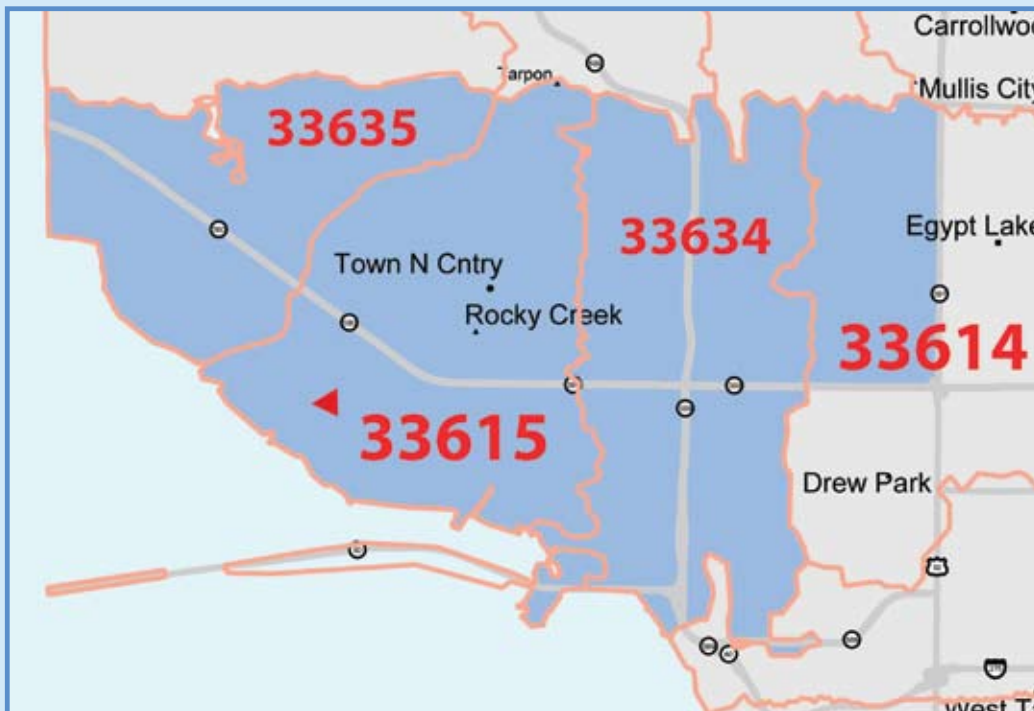

ZONE 1
Town N Country

Geographic & Demographic Indicators

Zip	City	Hispanic Households Count
33635	Town N' Country	965
33634	Town N' Country	2,402
33615	Town N' Country	4,329
33614	Town N' Country	2,304
TL Households Hispanic		10,000